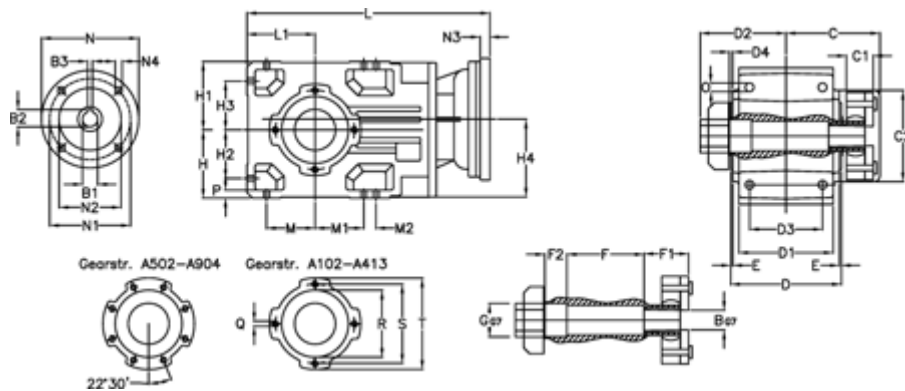

Article number: 296003500856345
 Description: Bevel helical gearbox
 A352QF35-8,5-P112B5

Measures

B = 35	D1 = 166	F2 = 53	L = 389.0	N3 = 4,5
B1 = 28	D2 = 80	G = 42	L1 = 100	N4 = M12x16
B2 = 31.3	D3 = 135	GA = 43	M = 73.0	O = 12.0
B3 = 8	d4 = 5.0	H = 100	M1 = 73.0	P = 11
C = 70.0	Description = A352 QF-xx P112 B5	H1 = 100	M2 = 11	Q = M10x17
C1 = 24	E = 3.5	H2 = 73.0	N = 250	R = 110
C2 = 90.0	F = 12.0	H3 = 73.0	N1 = 215	S = 130
D = 173	F1 = 48.0	H4 = 114.0	N2 = 180	T = 150